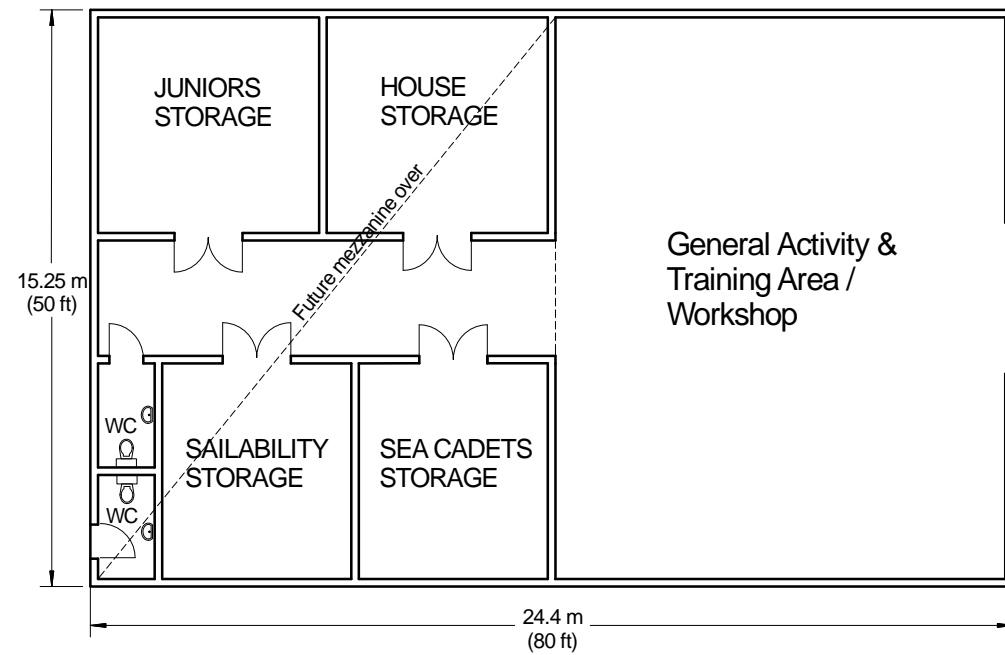

AERIAL PHOTOGRAPH SHOWING LOCATION OF PROPOSED TRAINING BARN

WHITEFRIARS SAILING CLUB – ASHTON KEYNES SN6 6QR

Drq No PA-001 - Proposed Training Barn (Site Plan)
Whitefriars Sailing Club - Ashton Keynes SN6 6QR

Date - 22/02/2014
Scale = 1:800 @A3

East Elevation

West Elevation

Solar Panels and Rainwater Harvesting to be considered in future development of the Training Barn

South Elevation

North Elevation (Lakeside)