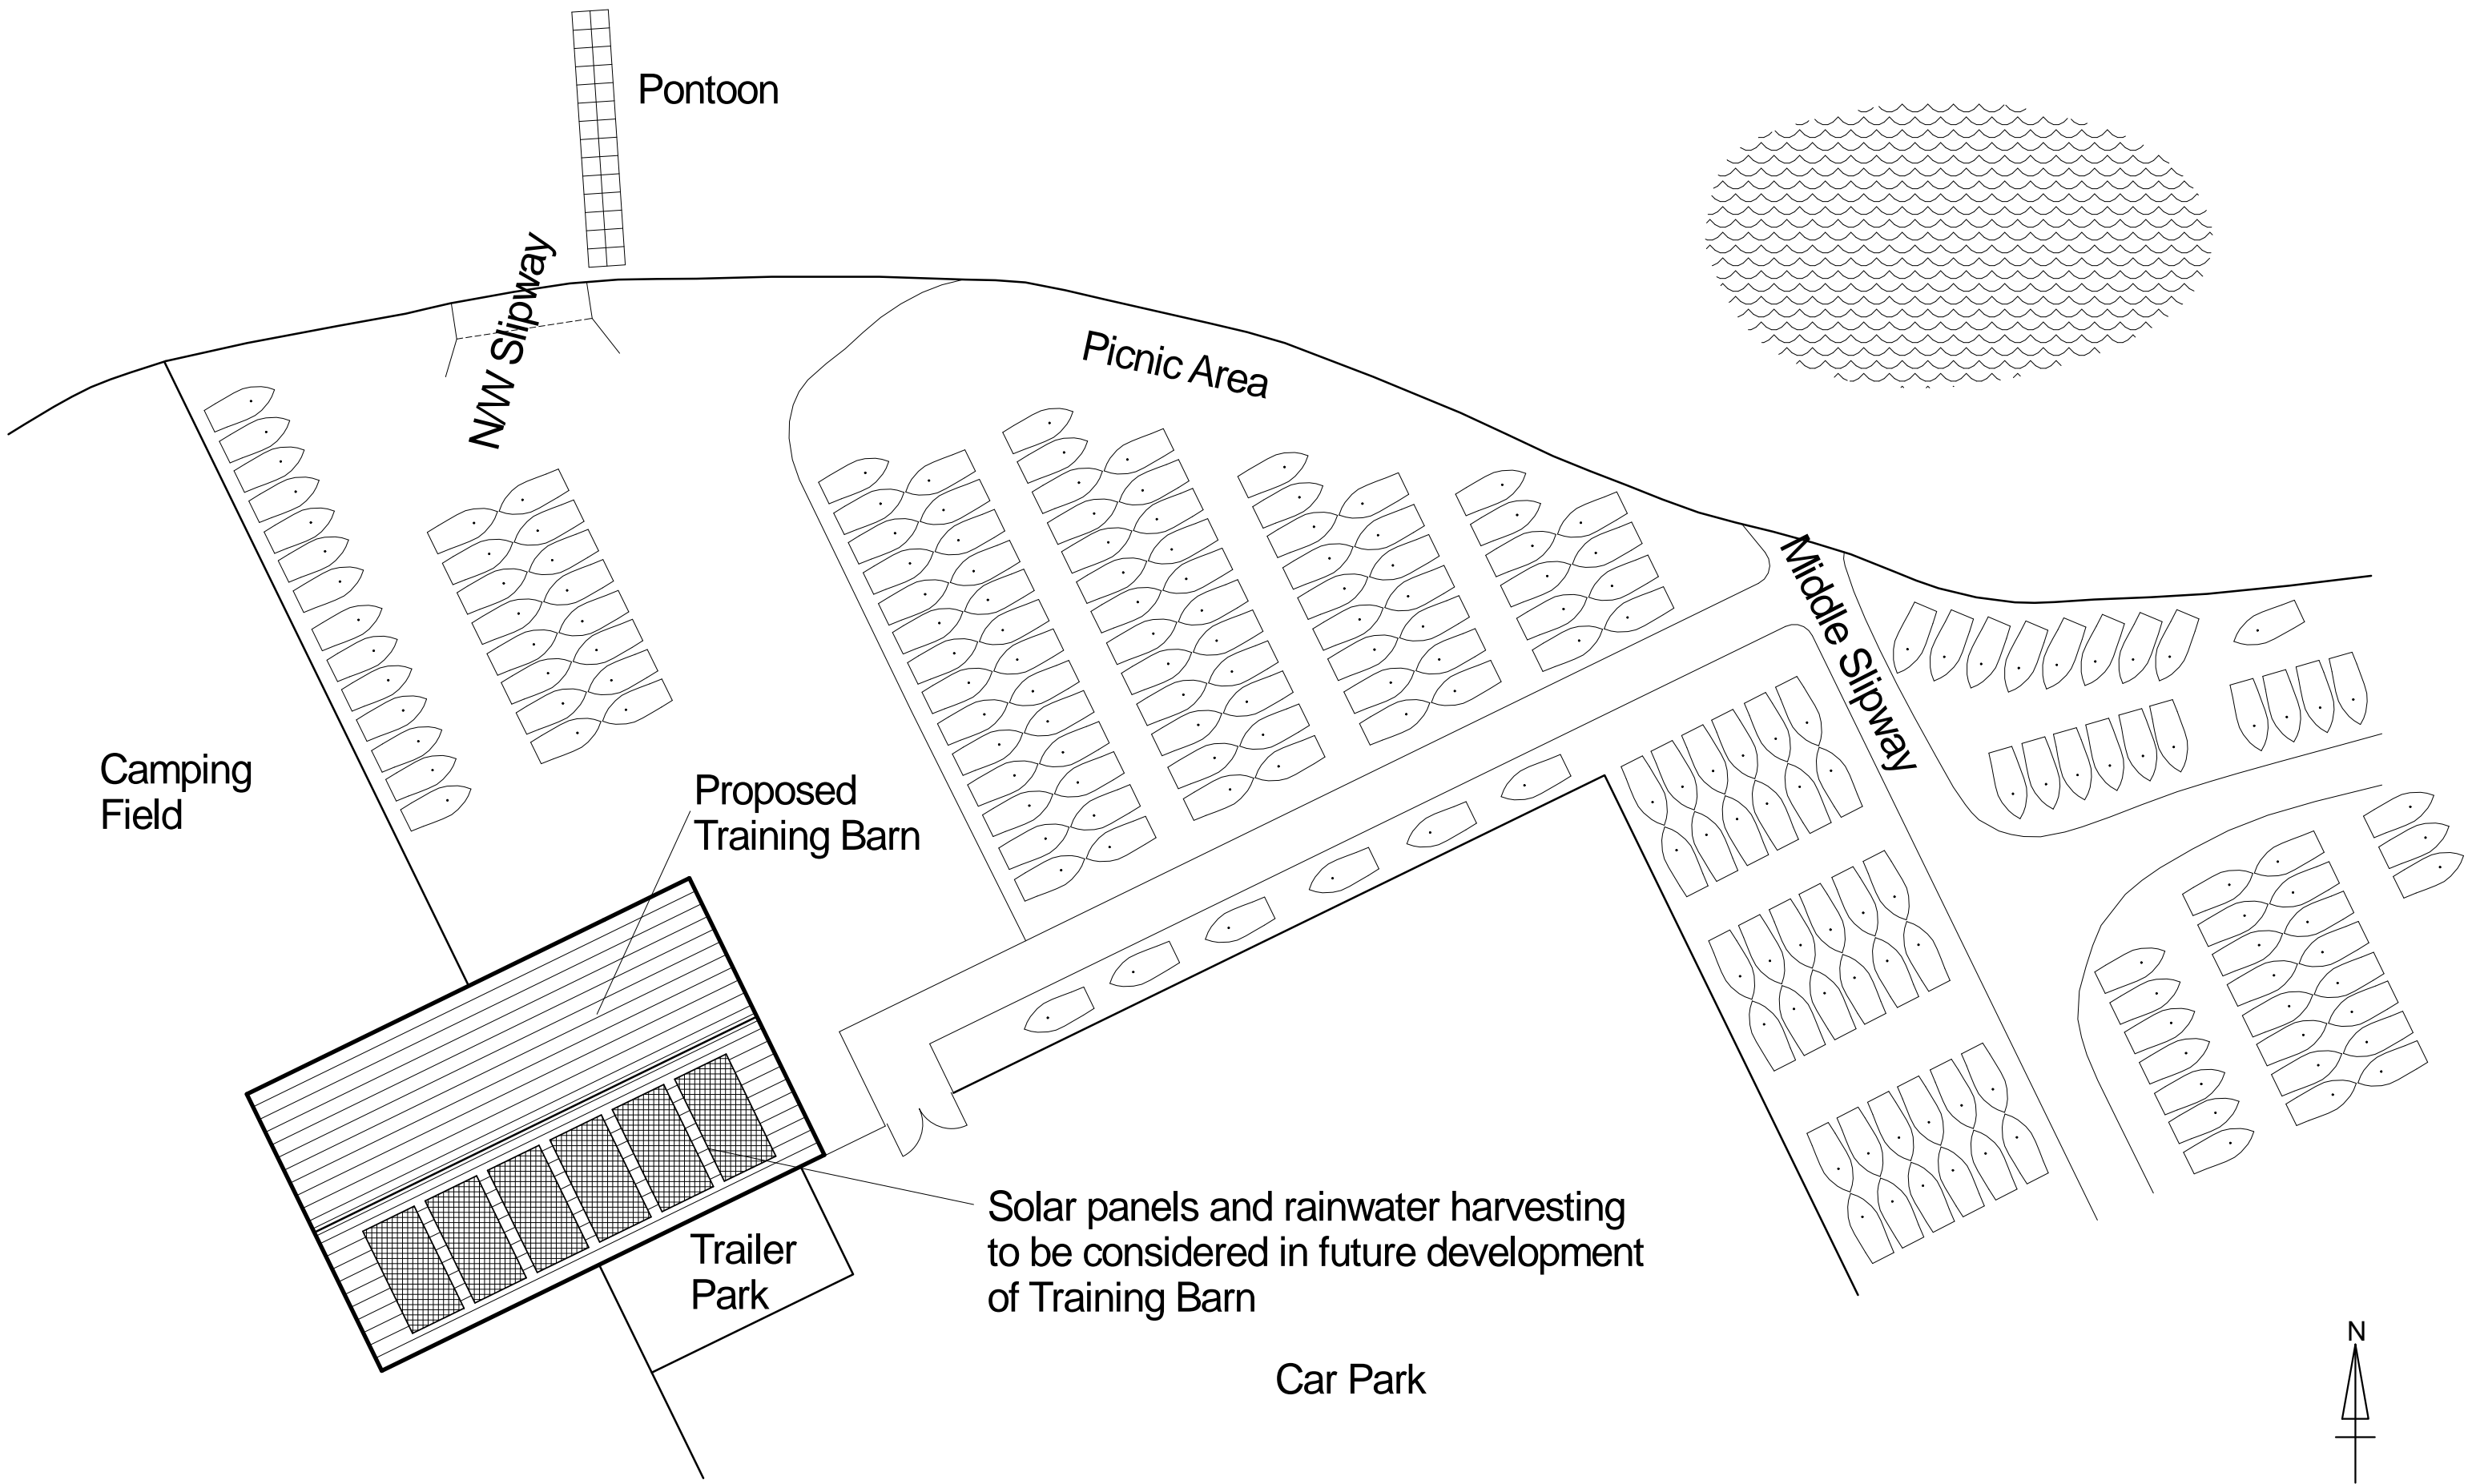

AERIAL PHOTOGRAPH SHOWING LOCATION OF PROPOSED TRAINING BARN

WHITEFRIARS SAILING CLUB – ASHTON KEYNES SN6 6QR

Drq No PA-001 - Proposed Training Barn (Site Plan)
Whitefriars Sailing Club - Ashton Keynes SN6 6QR

Date - 22/02/2014
Scale = 1:800 @A3

East Elevation

West Elevation

Solar Panels and Rainwater Harvesting to be considered in future development of the Training Barn

South Elevation

North Elevation (Lakeside)