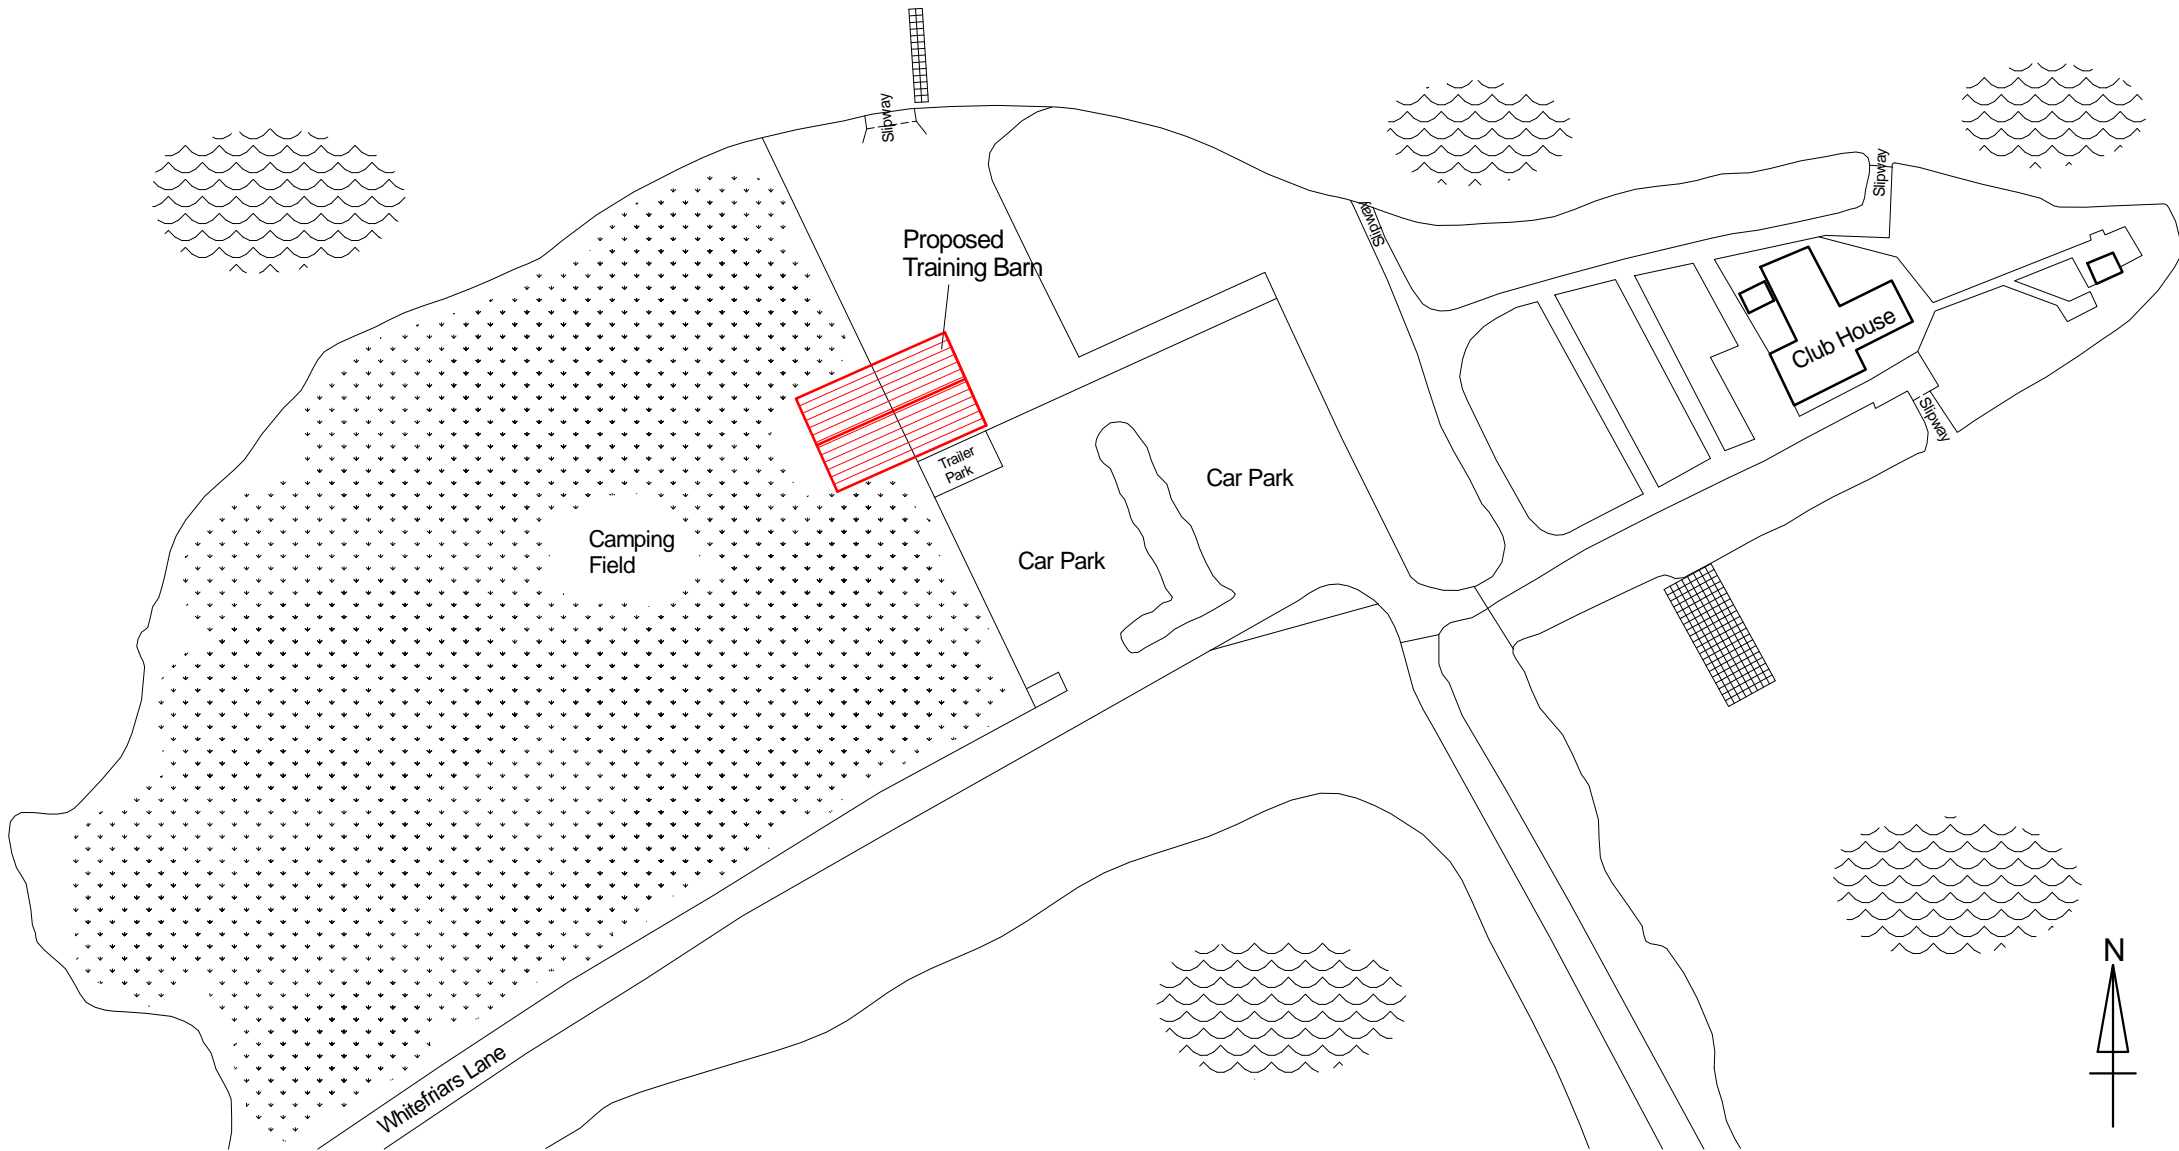

AERIAL PHOTOGRAPH SHOWING LOCATION OF PROPOSED TRAINING BARN

WHITEFRIARS SAILING CLUB – ASHTON KEYNES SN6 6QR

Drq No PA-001 - Proposed Training Barn (Site Plan)
Whitefriars Sailing Club - Ashton Keynes SN6 6QR

Date - 22/02/2014
Scale = 1:800 @A3

East Elevation

West Elevation

Solar Panels and Rainwater Harvesting to be considered in future development of the Training Barn

South Elevation

North Elevation (Lakeside)