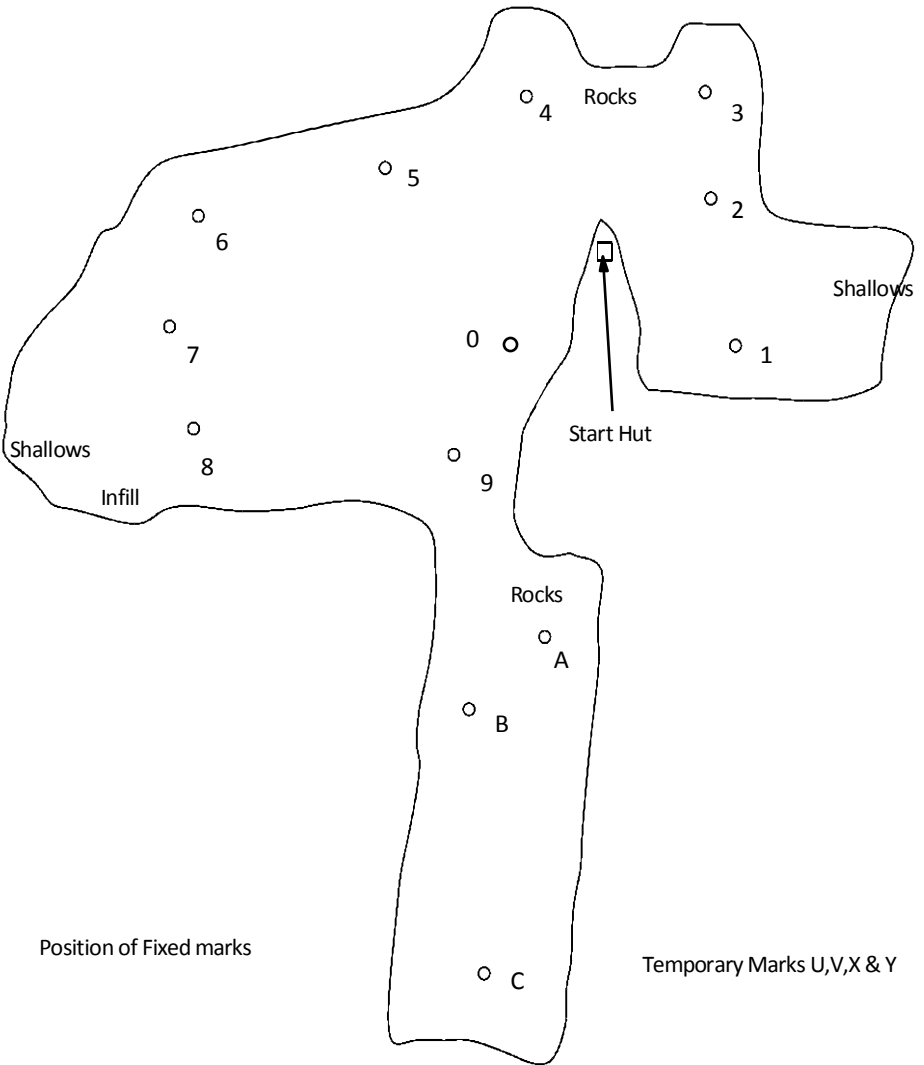

WHITEFRIARS SAILING CLUB – LAKE MAP

Position of Fixed marks

Temporary Marks U,V,X & Y